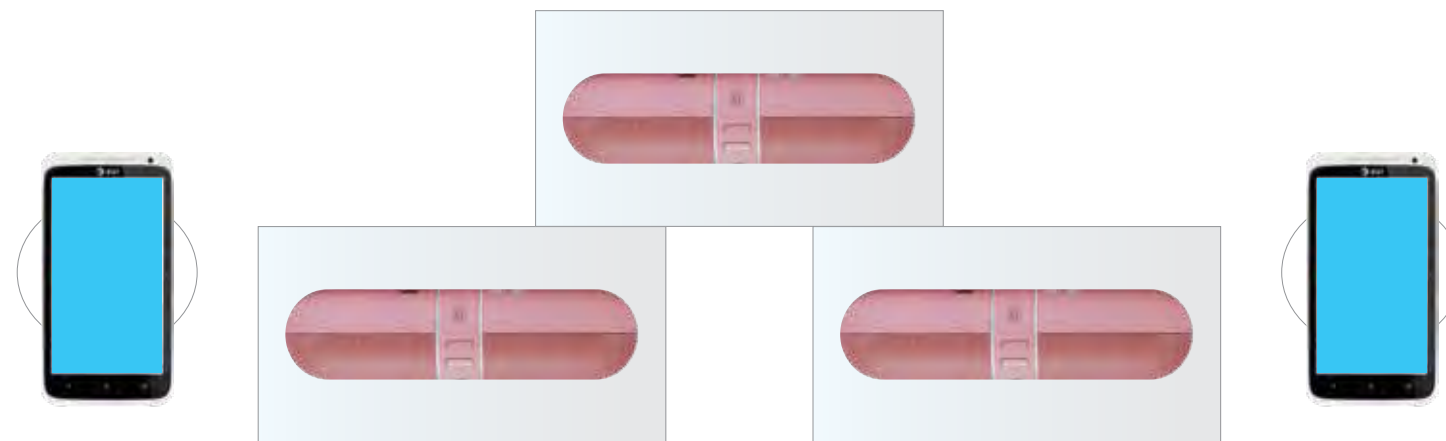

Table Overhead View

Pink rocks.

Get booming bass and soaring highs with this powerful pink speaker. **Found exclusively at AT&T.**

Who knew such a small speaker could produce such a powerful sound. Small enough to fit in your pocket, this portable speaker can turn any event into an instant party. Plus, it's wireless, so you can easily change tracks from your phone.

Turn up the speaker volume on the phone to hear music like never before.

Shown with the HTC One™ X.
Visit our runway for more details.