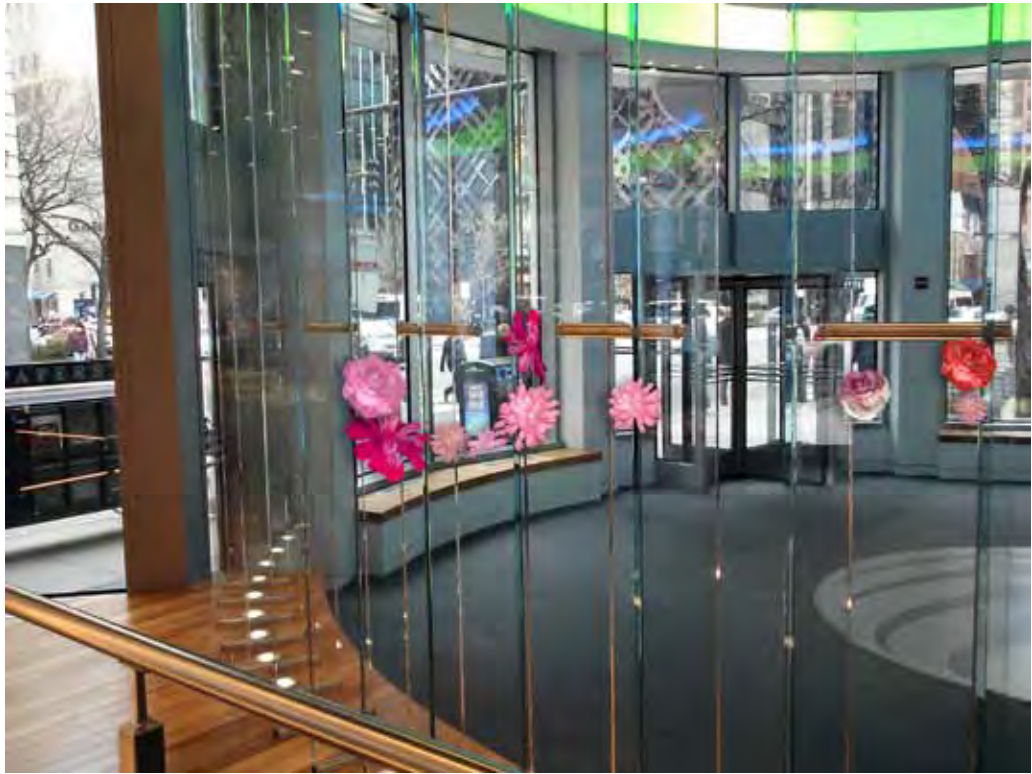

# Environmental Takeover – Flower Power Spring Excitement

Spring has arrived at Michigan Avenue as delicious paper flowers explode in the windows and rotunda. Customers are attracted to the show of color, which is echoed in the hero area and gift table displays. The Connect wall is “taken over” by a time-lapse video of a blooming peony with messaging that ties into the Beats Pill pink theme.

# Environmental Hero View V1 – Paper Flower-Filled Plexi Boxes

Large paper flowers dance on the column, and cascade down to the table, enveloping the space and creating a showcase environment for the Beats Pill grouping. Pills are presented in high-fashion style, on clear plexi box risers filled with smaller versions of the pink flowers on the column.