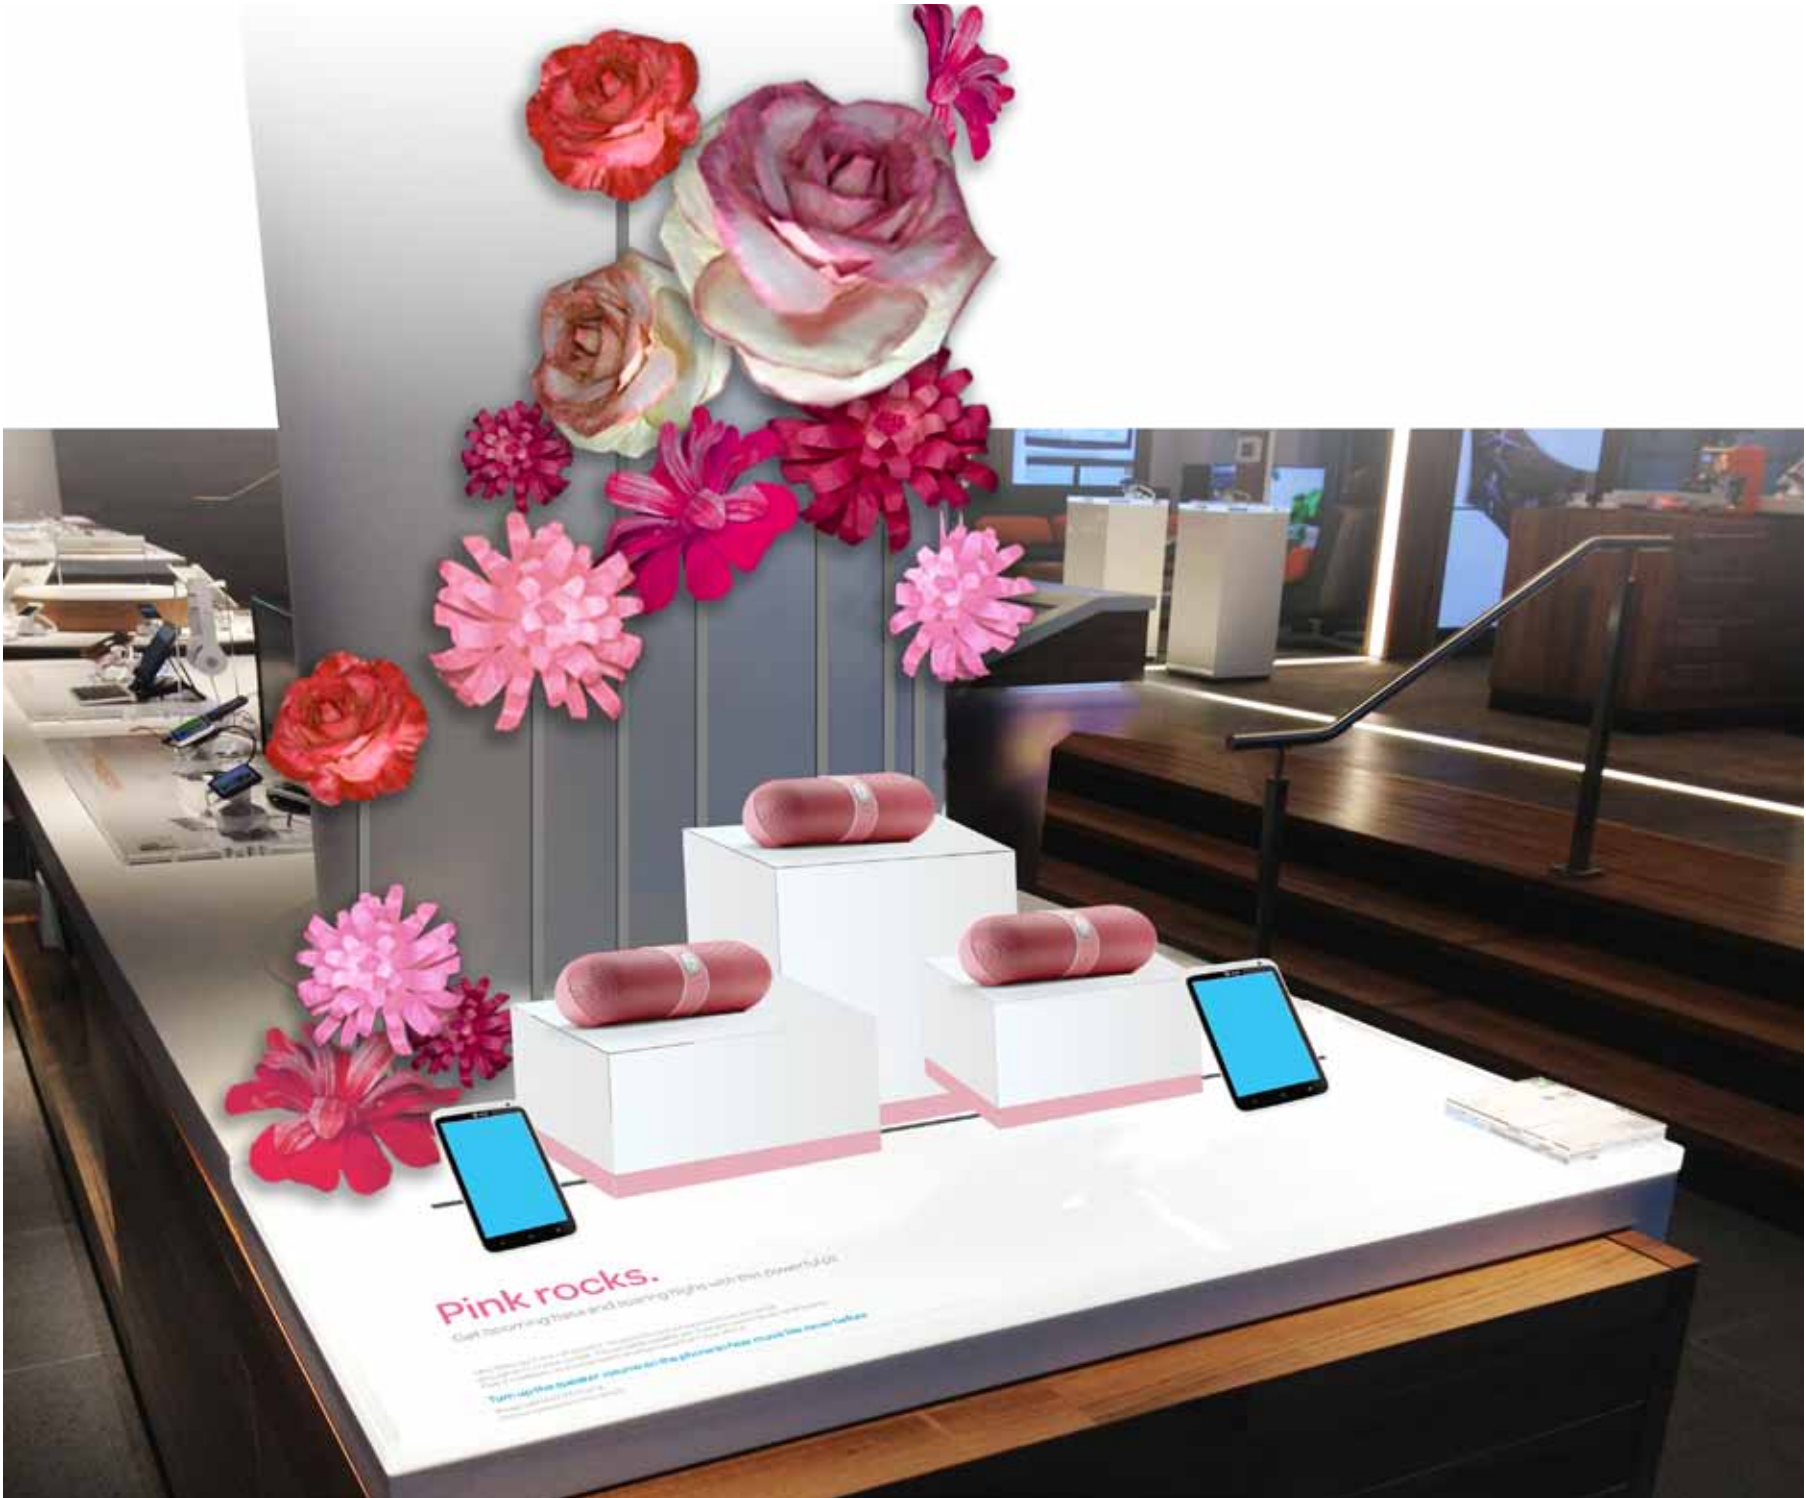

# Pill Display Detail V1 – Paper Flower-Filled Plexi Boxes

Front two boxes are 8.5" wide x 4.5" high x 4.5" deep. Rear box is 8.5" wide x 9" high x 4.5" deep.

# Environmental Hero View V2 – Pink-Trimmed White Plexi Boxes

Large paper flowers dance on the column, and cascade down to the table, enveloping the space and creating a showcase environment for the Beats Pill grouping. Pills are presented in high-fashion style, on white plexi boxes delicately trimmed in pink.

## Pill Display Detail V2 – Pink-Trimmed White Plexi Boxes

Front two boxes are 8.5” wide x 4.5” high x 4.5” deep. Rear box is 8.5” wide x 9” high x 4.5” deep. Boxes made of clear plexi backed with white on the inside. The pink stripe is on the outside surface of the box, adding dimension detail to the risers.