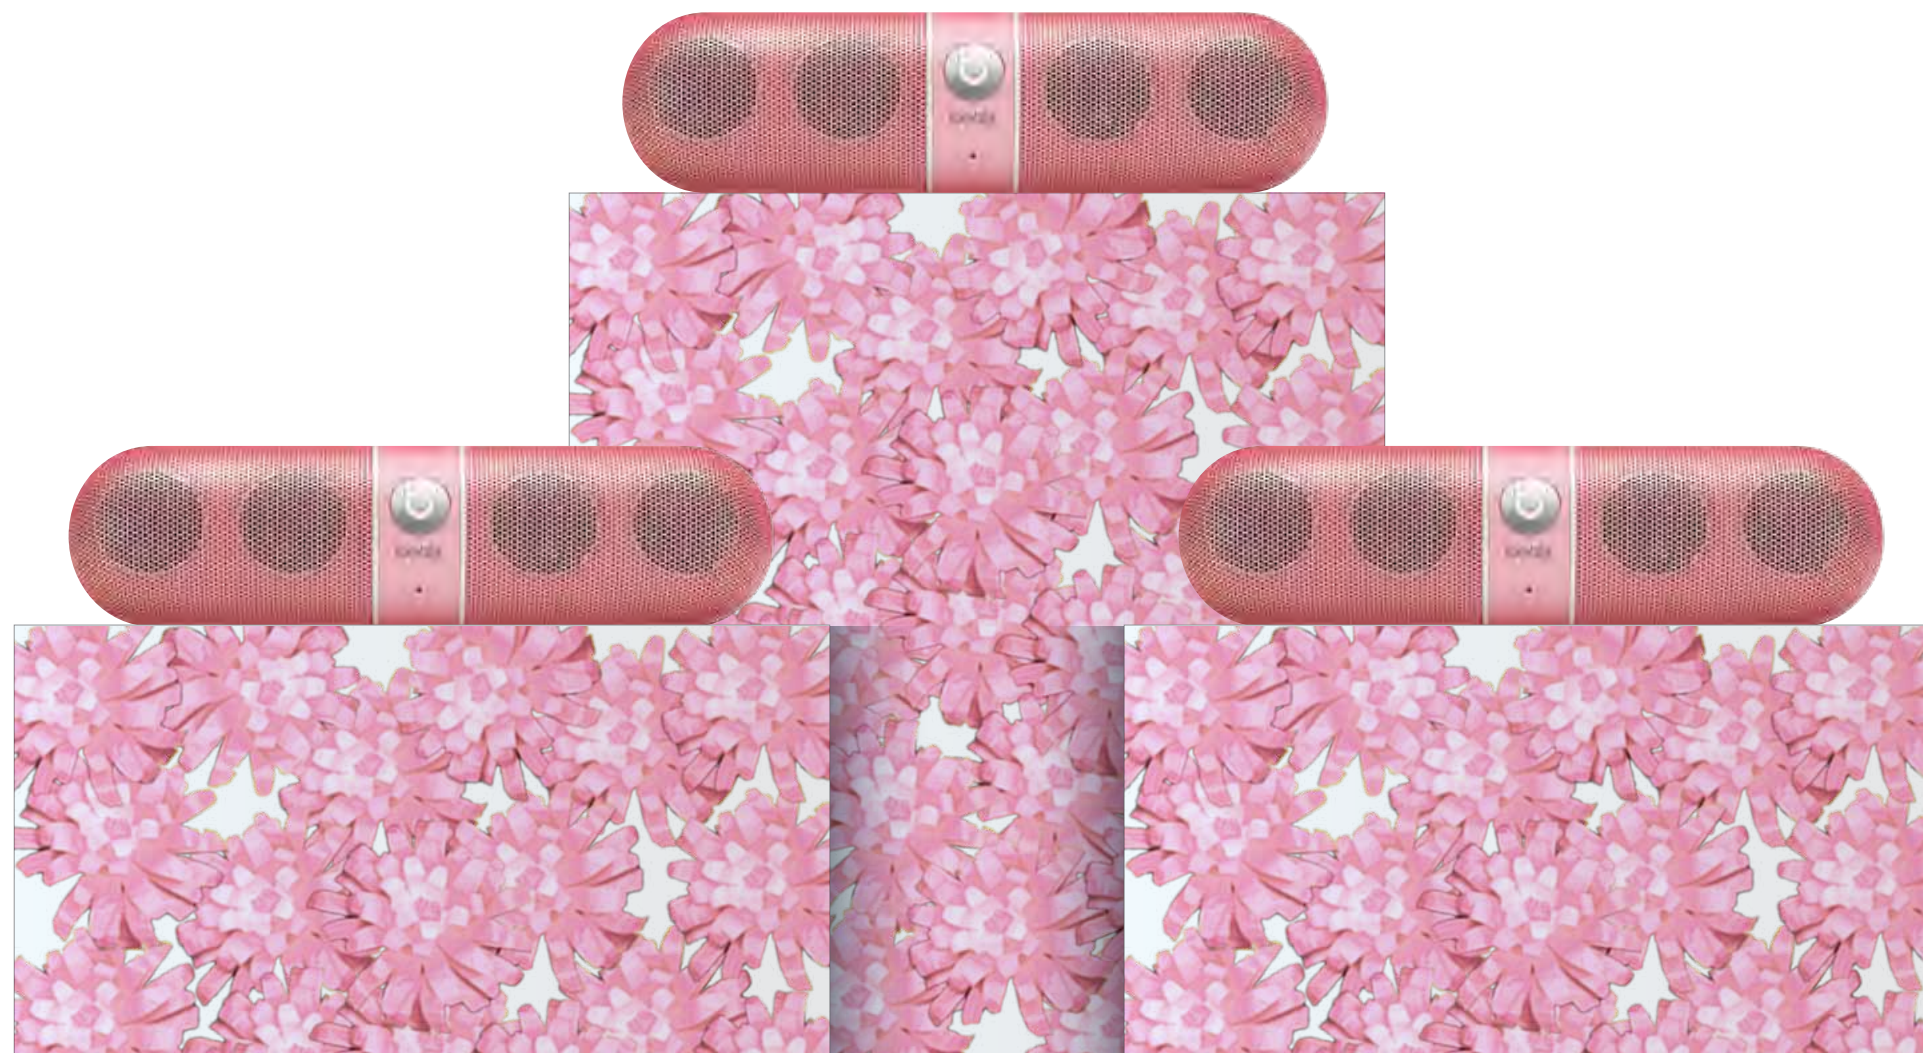

# Table Overhead View V1 – Paper Flower-Filled Plexi Boxes

**Pink rocks.**

Get booming bass and soaring highs with this powerful pink speaker. **Found exclusively at AT&T.**

Who knew such a small speaker could produce such a powerful sound. Small enough to fit in your pocket, this portable speaker can turn any event into an instant party. Plus, it's wireless, so you can easily change tracks from your phone.

# Environmental Hero View V2 – Pink-Trimmed White Plexi Boxes

Large paper flowers dance on the column, and cascade down to the table, enveloping the space and creating a showcase environment for the Beats Pill grouping. Pills are presented in high-fashion style, on white plexi boxes delicately trimmed in pink.

## Pill Display Detail V2 – Pink-Trimmed White Plexi Boxes

Front two boxes are 8.5” wide x 4.5” high x 4.5” deep. Rear box is 8.5” wide x 9” high x 4.5” deep. Boxes made of clear plexi backed with white on the inside. The pink stripe is on the outside surface of the box, adding dimension detail to the risers.