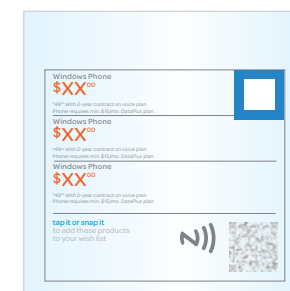

Table Overhead View

Pink rocks.

Get booming bass and soaring highs with this powerful pink speaker. **Found exclusively at AT&T.**

Who knew such a small speaker could produce such a powerful sound. Small enough to fit in your pocket, this portable speaker can turn any event into an instant party. Plus, it's wireless, so you can easily change tracks from your phone.

Turn up the speaker volume on the phone to hear music like never before.

Shown with the HTC One™ X.
Visit our runway for more details.