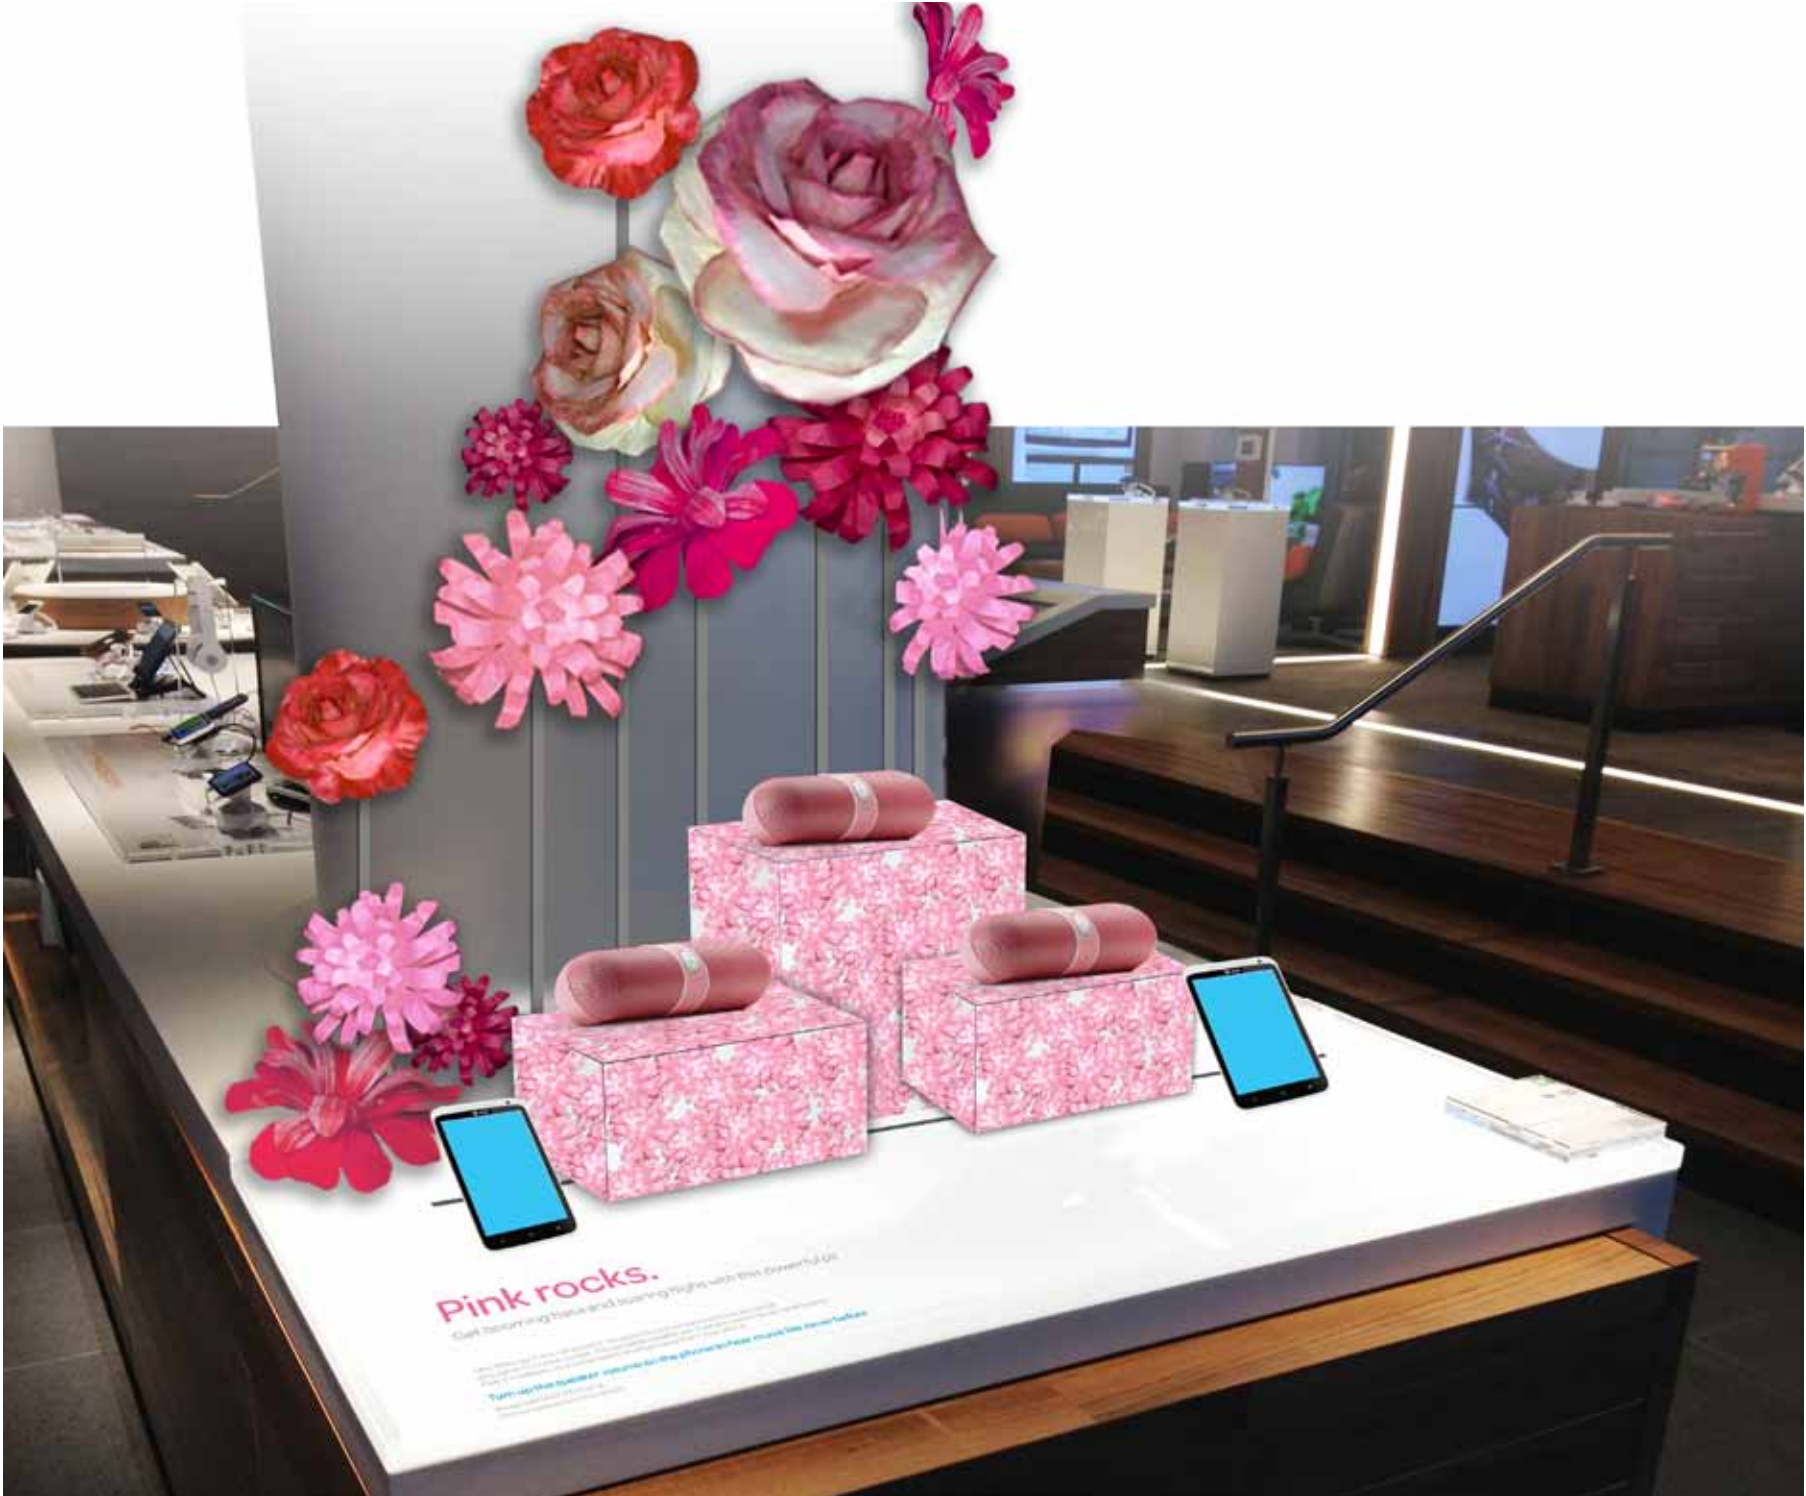

# Environmental Takeover – Flower Power Spring Excitement

Spring has arrived at Michigan Avenue as delicious paper flowers explode in the windows and rotunda. Customers are attracted to the show of color, which is echoed in the hero area and gift table displays. The Connect wall is “taken over” by a time-lapse video of a blooming peony with messaging that ties into the Beats Pill pink theme.

# Environmental Hero View V1 – Paper Flower-Filled Plexi Boxes

Large paper flowers dance on the column, and cascade down to the table, enveloping the space and creating a showcase environment for the Beats Pill grouping. Pills are presented in high-fashion style, on clear plexi box risers filled with smaller versions of the pink flowers on the column.

# Table Overhead View V1 – Paper Flower-Filled Plexi Boxes

**Pink rocks.**

Get booming bass and soaring highs with this powerful pink speaker. **Found exclusively at AT&T.**

Who knew such a small speaker could produce such a powerful sound. Small enough to fit in your pocket, this portable speaker can turn any event into an instant party. Plus, it's wireless, so you can easily change tracks from your phone.

## Pill Display Detail V2 – Pink-Trimmed White Plexi Boxes

Front two boxes are 8.5” wide x 4.5” high x 4.5” deep. Rear box is 8.5” wide x 9” high x 4.5” deep. Boxes made of clear plexi backed with white on the inside. The pink stripe is on the outside surface of the box, adding dimension detail to the risers.